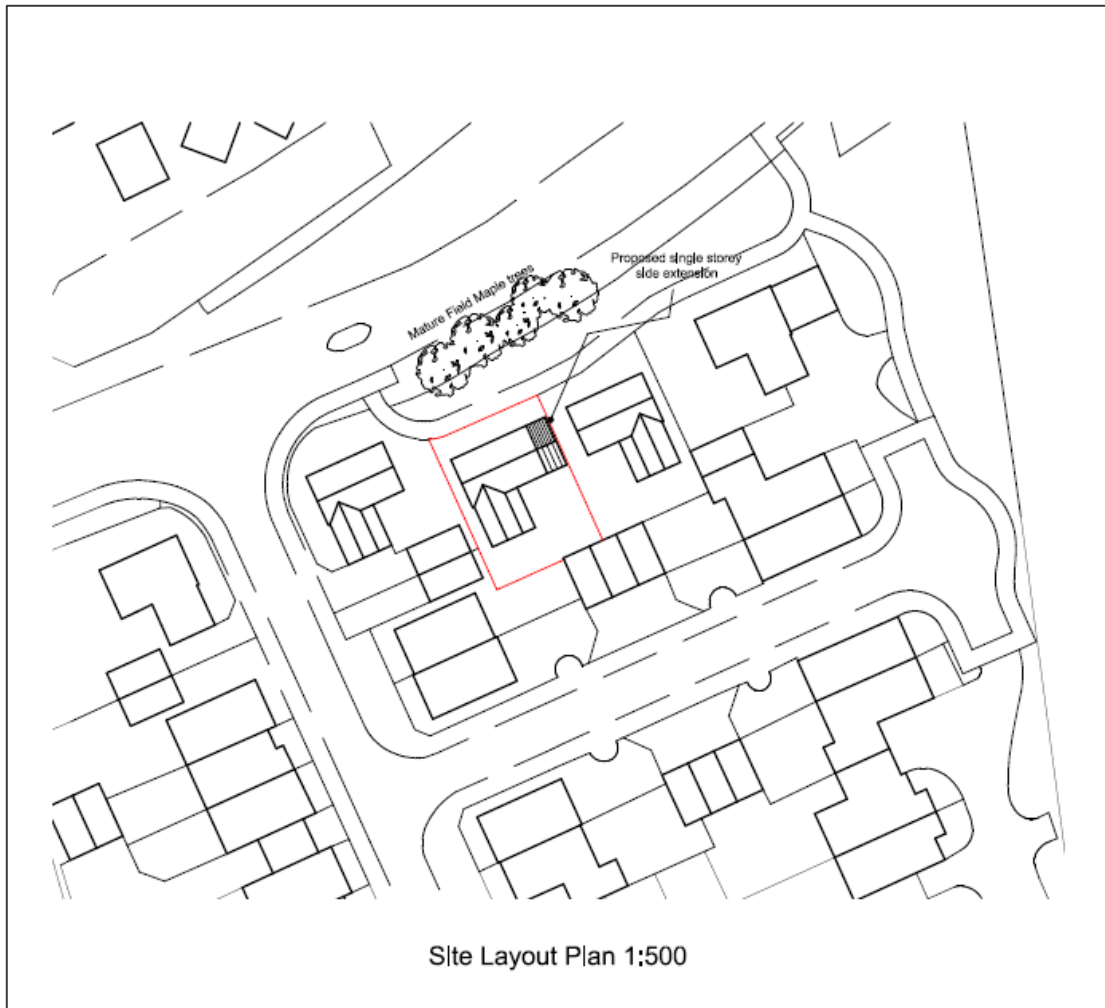

Item 5e

4/02508/16/FHA - SINGLE STOREY SIDE EXTENSION

2 PHOENIX WALK, HEMEL HEMPSTEAD, HP2 7RR

Item 5e

4/02508/16/FHA - SINGLE STOREY SIDE EXTENSION

2 PHOENIX WALK, HEMEL HEMPSTEAD, HP2 7RR